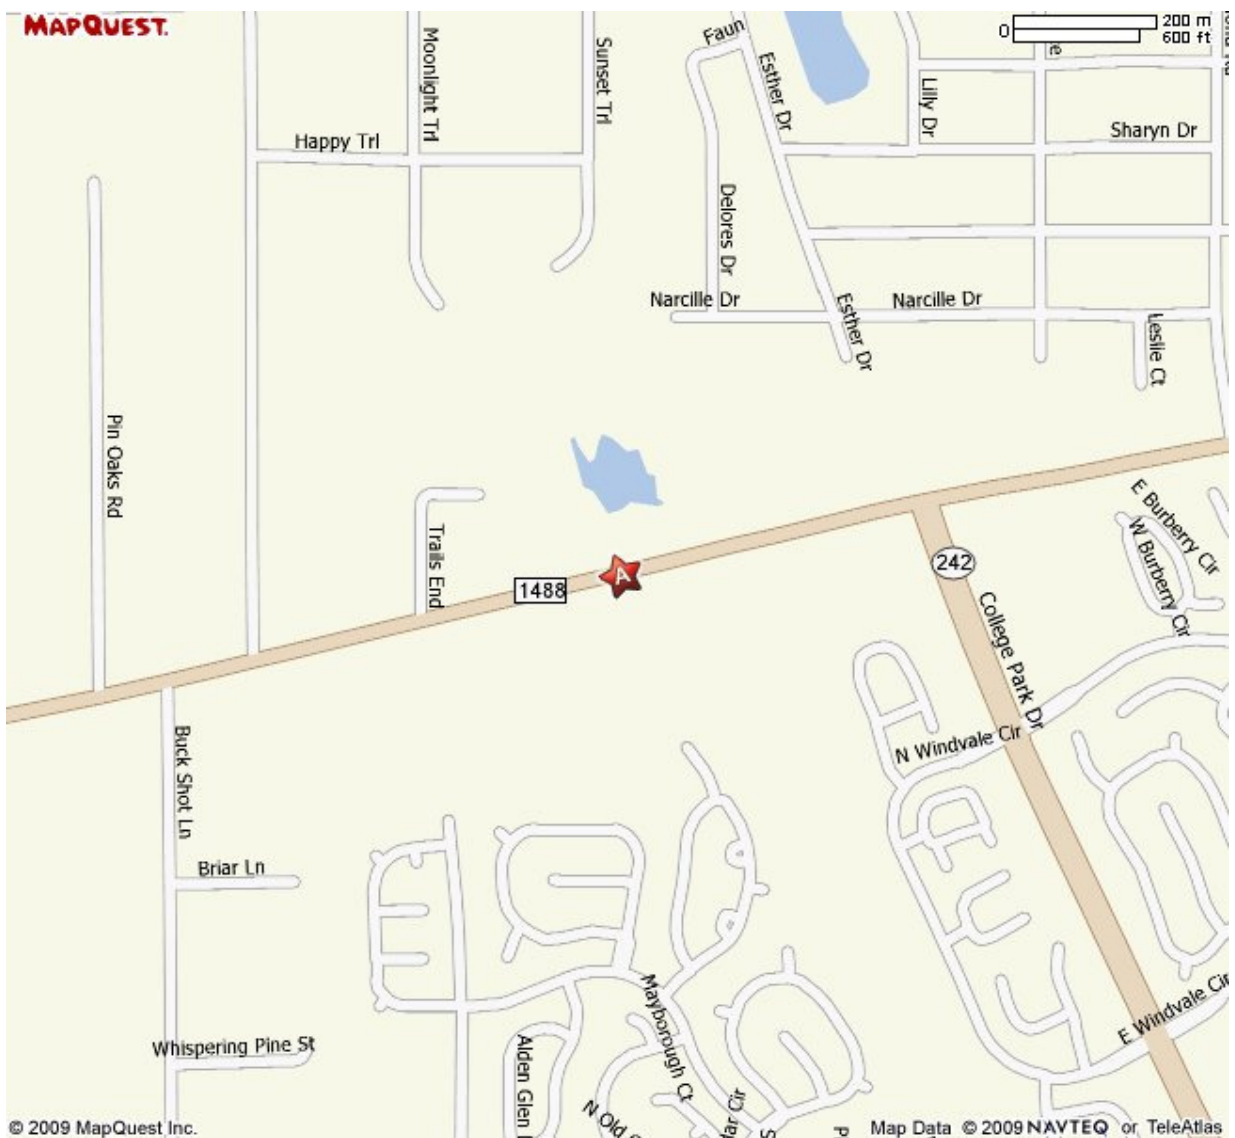

THANK YOU FOR VISITING  
www.LONESTARJAZZ.com  
HERE IS A MAP OF THE LOCATION OF  
OUR WOODLANDS STUDIO.

HOW WOULD YOU SPEND  
**365 FREE NIGHTS?**

THE BIG WELCOME

HYATT GOLD PASSPORT®

**A: 3600 Fm 1488 Rd Ste 230, Conroe, TX 77384-3867**